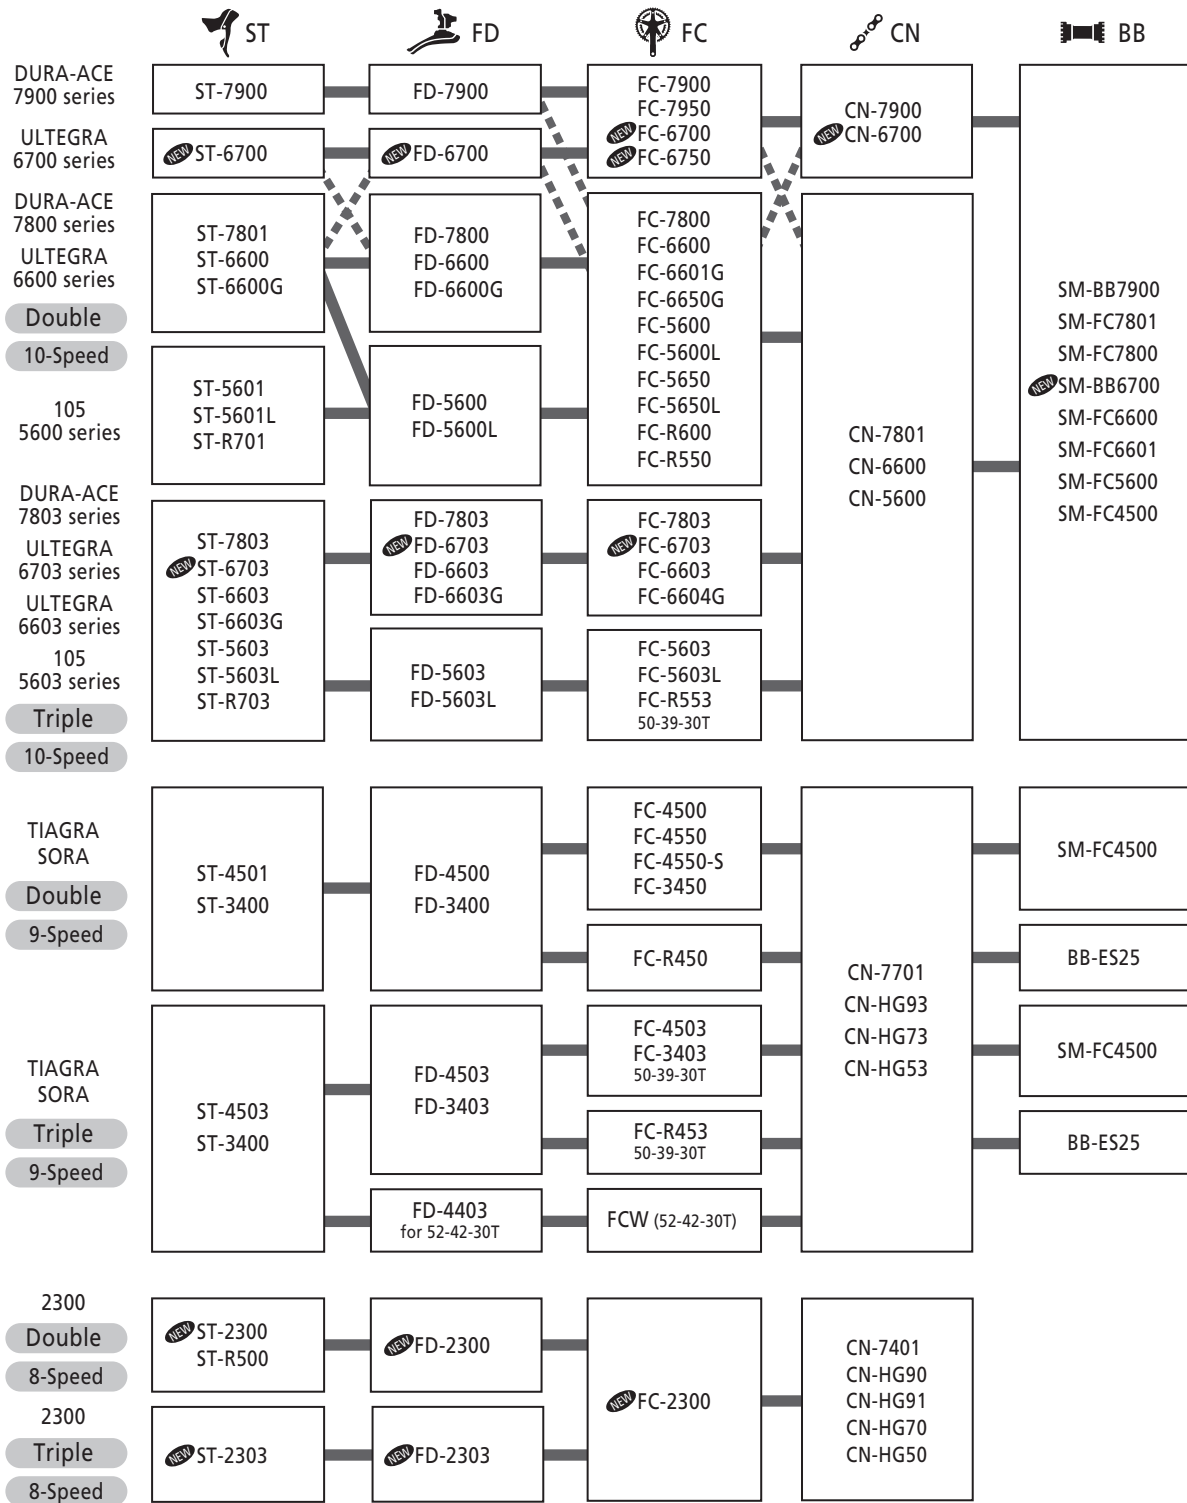

# Rear drivetrain for Road bike components

Note: CS-6600; Do not use front triple chainwheel with 14, 15, 16 top sprockets combination.

# Front drivetrain interchangeability (Road bike components)

# Interchangeability for flat handlebar

## Front system