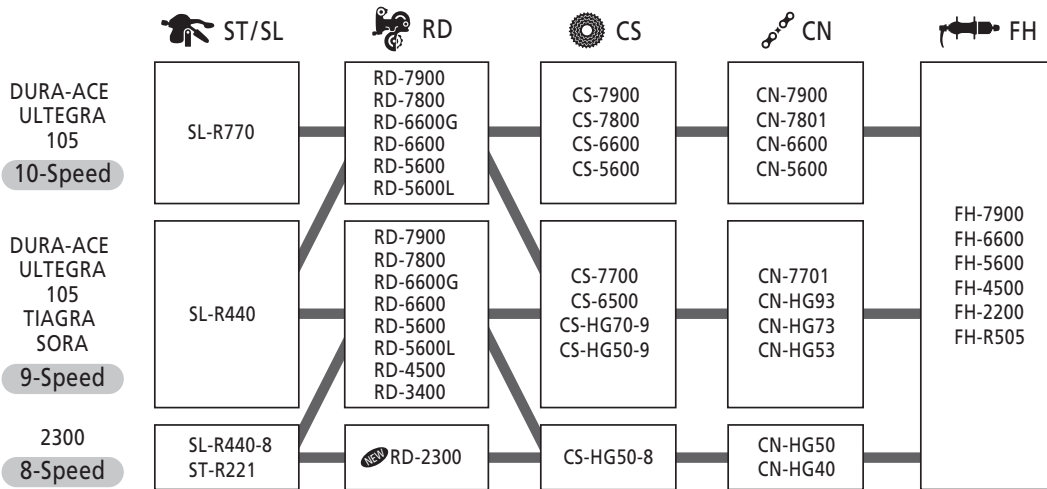

Interchangeability for flat handlebar

Rear system