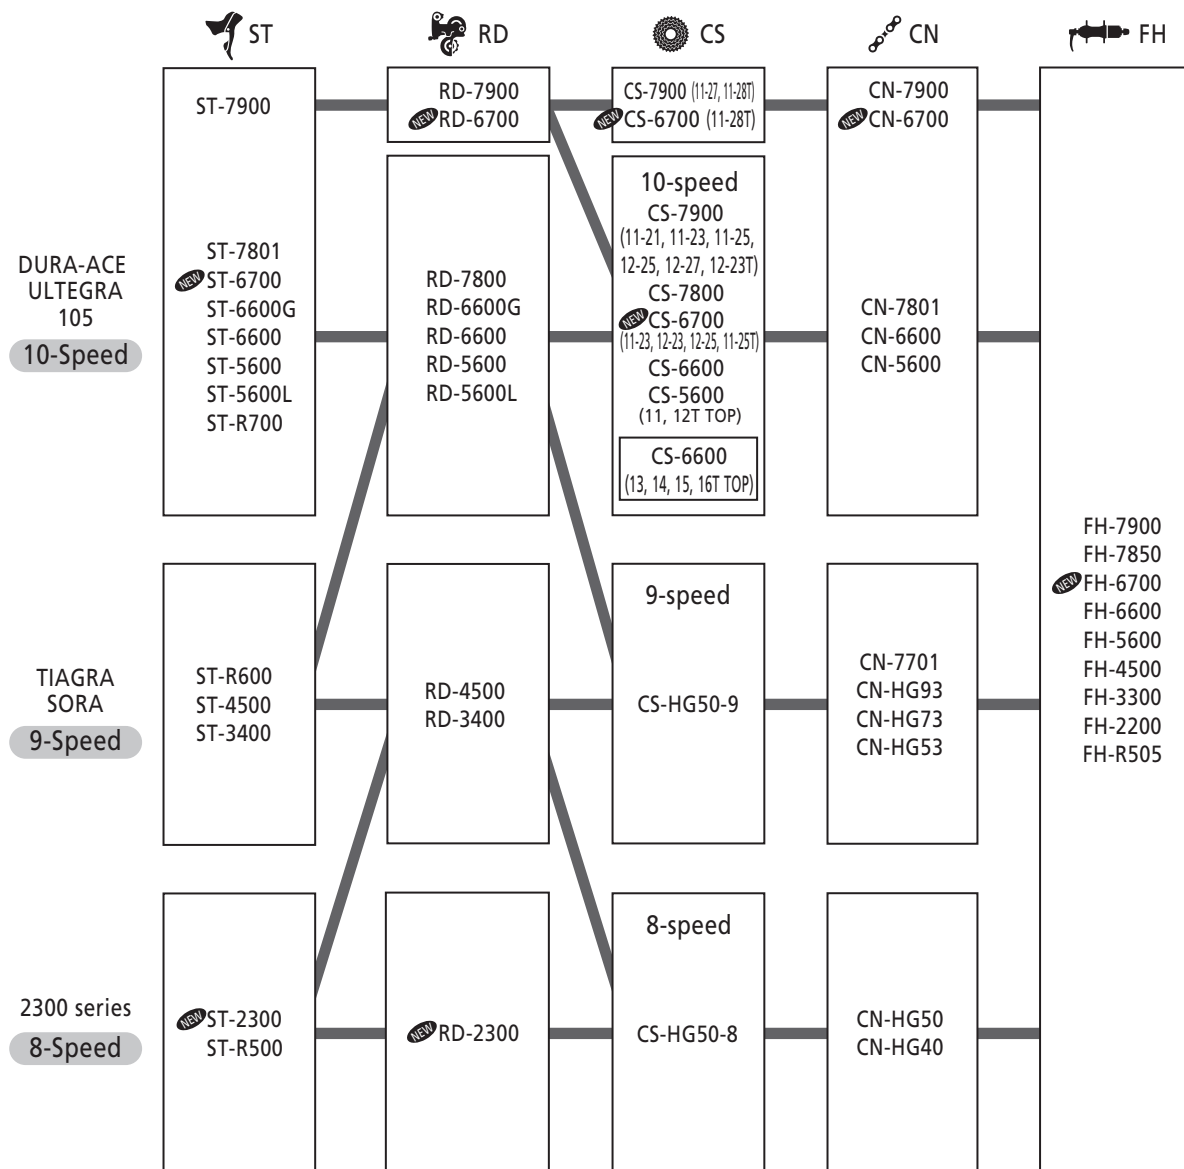

# Rear drivetrain for Road bike components

Note: CS-6600; Do not use front triple chainwheel with 14, 15, 16 top sprockets combination.

# Front drivetrain interchangeability (Road bike components)

# Interchangeability for flat handlebar

## Front system