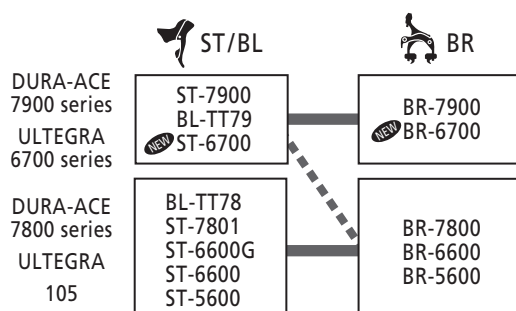

# Rear drivetrain for Road bike components

Note: CS-6600; Do not use front triple chainwheel with 14, 15, 16 top sprockets combination.

# Front drivetrain interchangeability (Road bike components)

# Interchangeability for flat handlebar

## Front system